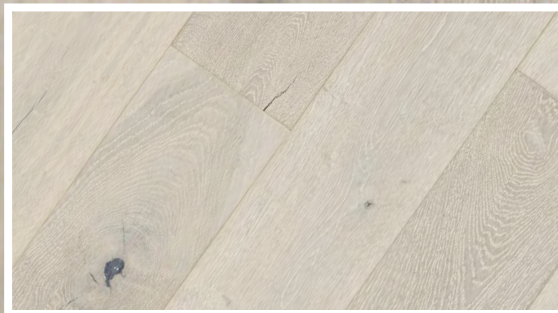

At Allwood, we embrace the beauty and variation created by nature. While every sample is created directly from stock, it is not possible to display all variations in color and character in each sample. Always make sure to approve the actual flooring before installation, not just the sample. Every plank is unique which is one of the things we love about what we do. Allwood quality is backed with a Lifetime Structural Warranty and a 25 Year Finish Warranty.

Blanc

7 INCH (FREB-7-BL)

Sleek White with just enough texture and character.

7 INCH

DIMENSIONS

Width: ..... 7-1/2" (189mm)
RL-Length: ..... 73" (1860mm)
Thickness: ..... 9/16" (14mm)
Wear(Face) Layer: ..... 1/8" (3mm)

STYLE

Species: ..... European Oak
Structure: ..... Engineered 3-Layer Poplar, End Matched
Grade: ..... Character
Surface Texture: ..... Wirebrushed
Edge: ..... Micro-Bevel

FINISH & ADHESIVE

Coating: ..... UV Cured Lacquer
Gloss: ..... Matte Finish
Adhesive: ..... CARB Phase 2 & EPA TSCA Title VI Compliant

INSTALLATION

Install Method: ..... Glue, Nail, Staple or Float
Radiant Heat: ..... Yes
SqFt/Box: ..... 30.27' (2.82m²)
SqFt/Pallet: ..... 1210' (108.87m²)

All dimensions are rounded to nearest standard US measurement. For precise sizes refer to individual product spec sheet by visiting www.Allwoodgrp.com, or by scanning the QR code to the left.