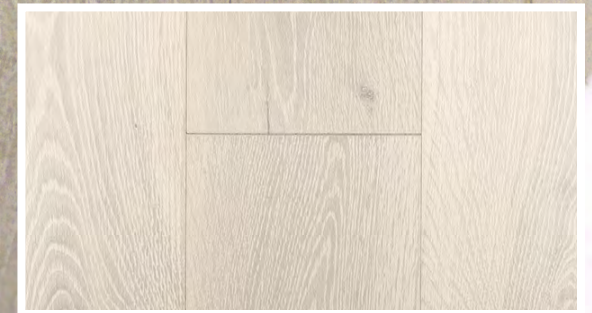

At Allwood, we embrace the beauty and variation created by nature. While every sample is created directly from stock, it is not possible to display all variations in color and character in each sample. Always make sure to approve the actual flooring before installation, not just the sample. Every plank is unique which is one of the things we love about what we do. Allwood quality is backed with a Lifetime Structural Warranty and a 25 Year Finish Warranty.

Blanc

7 INCH (FREB-7-BL)

Sleek White with just enough texture and character.

7 INCH

DIMENSIONS

Width: ..... 7-1/2" (189mm)
RL-Length: ..... 73" (1860mm)
Thickness: ..... 9/16" (14mm)
Wear(Face) Layer: ..... 1/8" (3mm)

STYLE

Species: ..... European Oak
Structure: ..... Engineered 3-Layer Poplar, End Matched
Grade: ..... Character
Surface Texture: ..... Wirebrushed
Edge: ..... Micro-Bevel

FINISH & ADHESIVE

Coating: ..... UV Cured Lacquer
Gloss: ..... Matte Finish
Adhesive: ..... CARB Phase 2 & EPA TSCA Title VI Compliant

INSTALLATION

Install Method: ..... Glue, Nail, Staple or Float
Radiant Heat: ..... Yes
SqFt/Box: ..... 30.27' (2.82m²)
SqFt/Pallet: ..... 1210' (108.87m²)

All dimensions are rounded to nearest standard US measurement. For precise sizes refer to individual product spec sheet by visiting www.Allwoodgrp.com, or by scanning the QR code to the left.